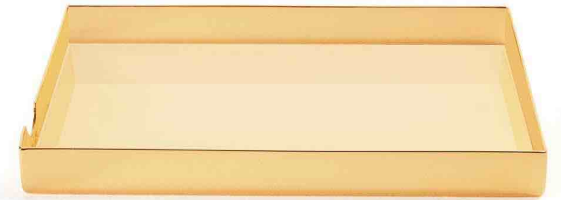

Ashtray | Catch-all

FS502-HPG
18K Gold / Stainless steel / Tempered glass