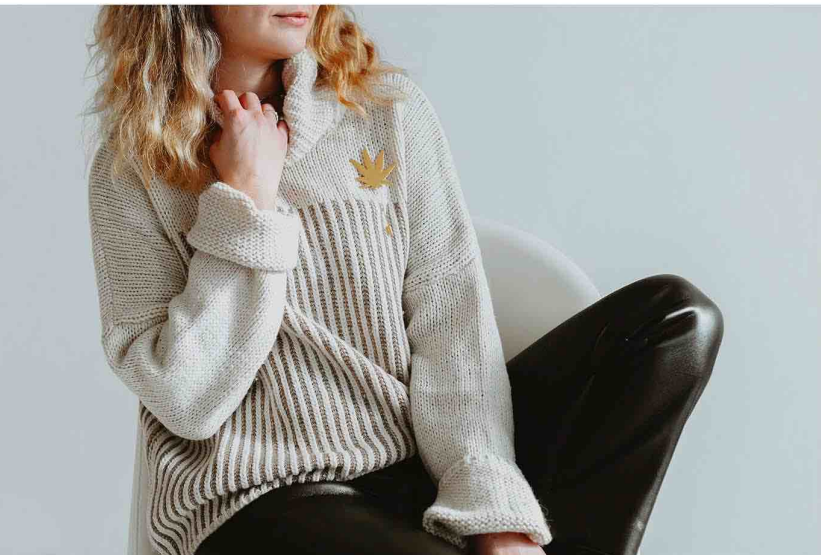

FS500-ROS
Aluminium

FS500-SLV
Aluminium

FRANKIE JEWELS

Leaf Charm Necklace

FS108-HPG
18K Gold / Stainless steel

FS108-RH
Rhodium / Stainless steel

Leaf Brooch

FS107-HPG
18K Gold / Brass